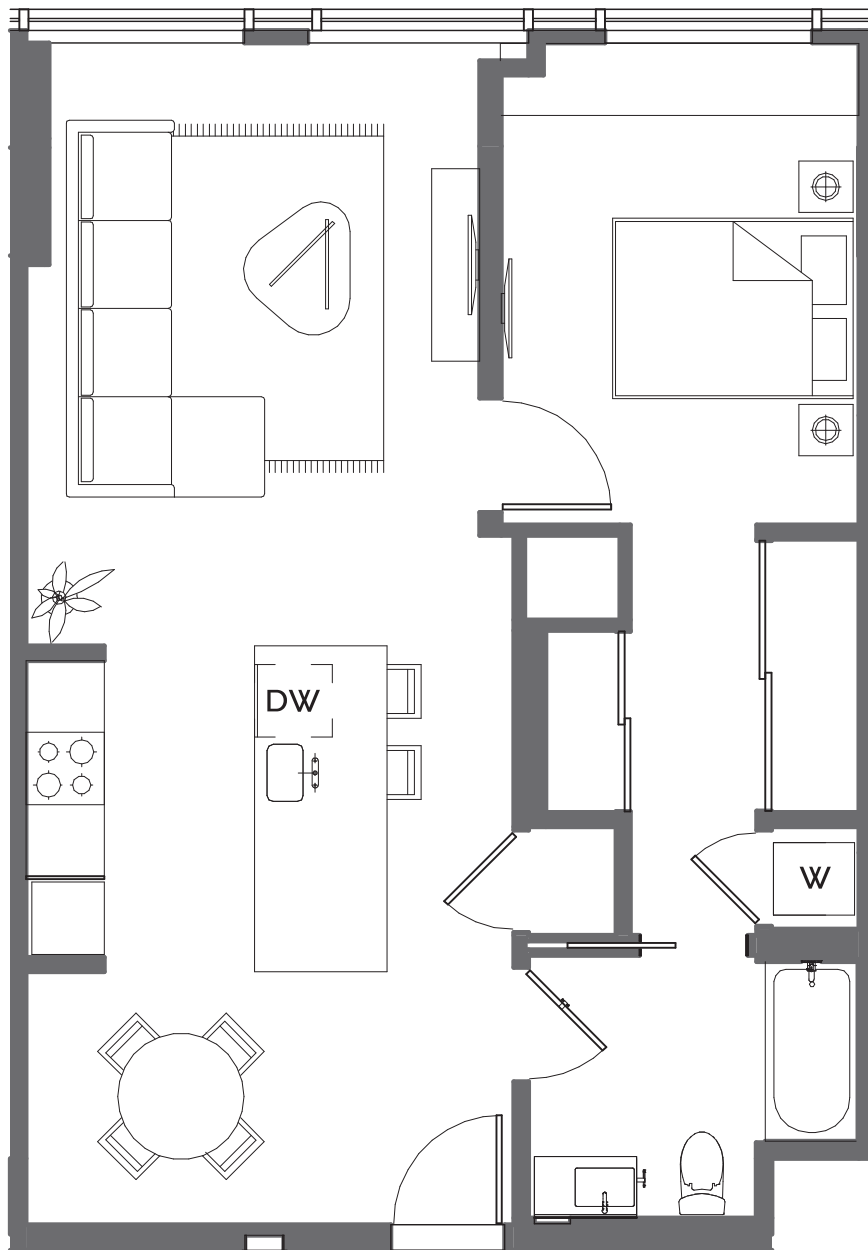

MARLOW

RESIDENCE 206

1 Bedroom + Den / 1 Bath / Approx. 746 ft*

Sales Gallery 1649 Polk Street San Francisco, CA 94109 t: 415 674 1800 e: live@themarlow.com themarlow.com

Sales and Marketing by Polaris Pacific - a California licensed broker. DRE license #01499250

* All square footage references are approximations and should not be considered exact measurements. Prospective purchasers should engage a licensed professional to determine actual unit sizes. Floor plans, floor plates, elevations, renderings, features, finishes and specifications are subject to change at any time and should not be relied upon as exact representations, express or implied. The developer reserves the right to change floor plans, floor plates, elevations, features, finishes and specifications at any time, without prior notice.