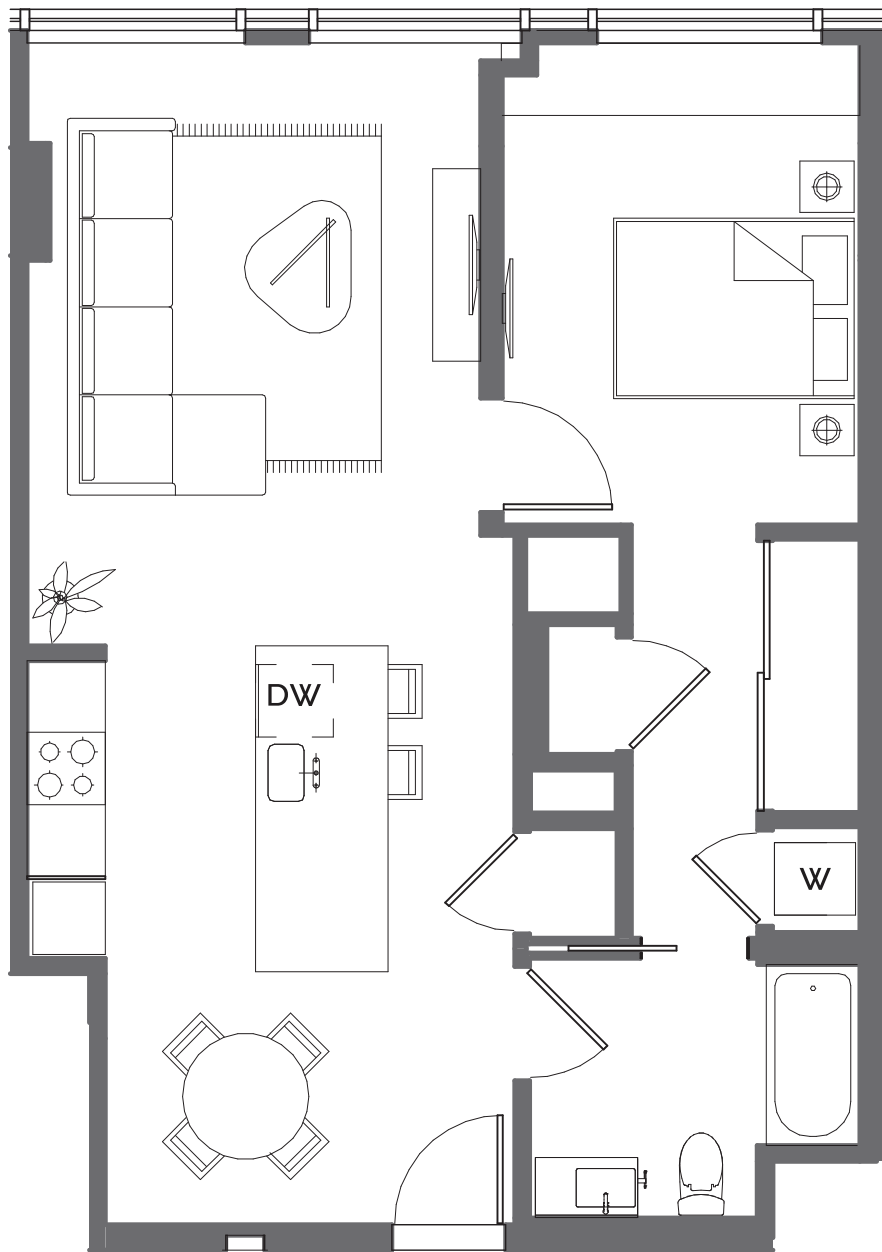

MARLOW

RESIDENCE 207

1 Bedroom + Den / 1 Bath / Approx. 731 ft*

Sales Gallery 1649 Polk Street San Francisco, CA 94109 t: 415 674 1800 e: live@themarlow.com themarlow.com

Sales and Marketing by Polaris Pacific - a California licensed broker. DRE license #01499250

* All square footage references are approximations and should not be considered exact measurements. Prospective purchasers should engage a licensed professional to determine actual unit sizes. Floor plans, floor plates, elevations, renderings, features, finishes and specifications are subject to change at any time and should not be relied upon as exact representations, express or implied. The developer reserves the right to change floor plans, floor plates, elevations, features, finishes and specifications at any time, without prior notice.