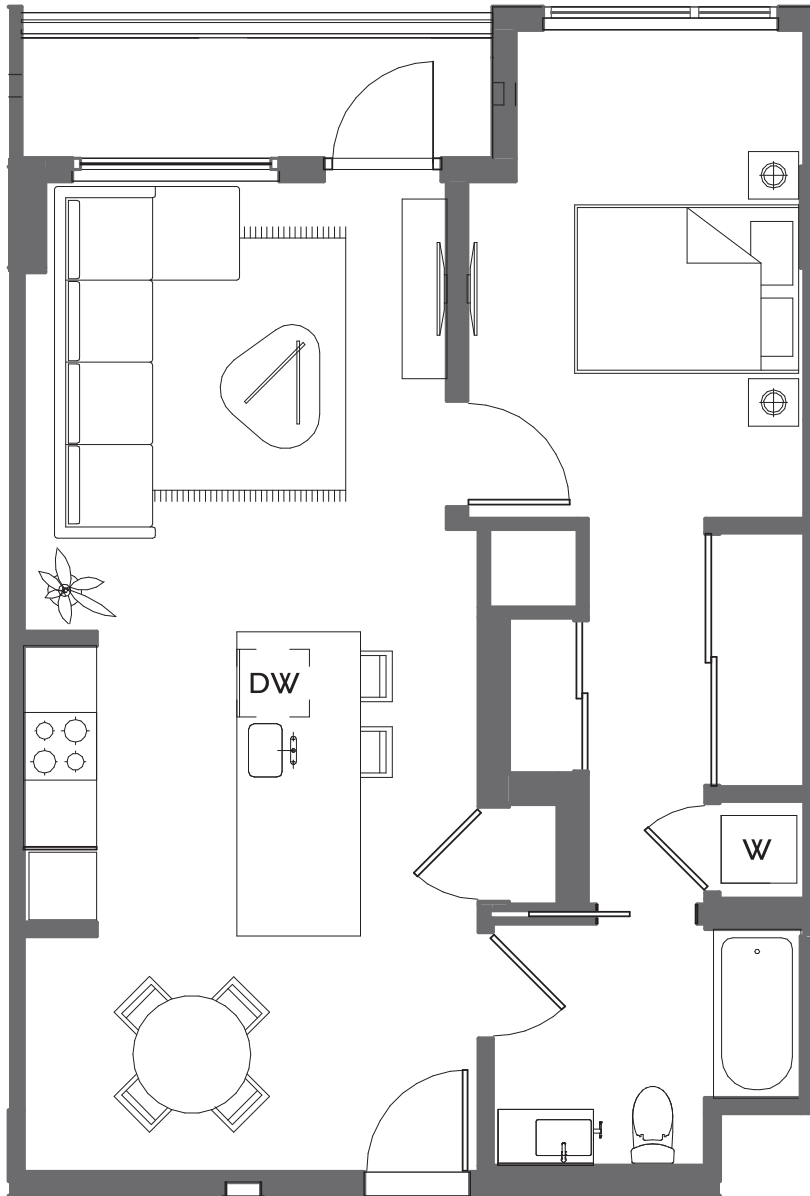

MARLOW

RESIDENCE 406

1 Bedroom + Den / 1 Bath / Approx. 714 ft*

Sales Gallery 1649 Polk Street San Francisco, CA 94109 t: 415 674 1800 e: live@themarlow.com themarlow.com

Sales and Marketing by Polaris Pacific - a California licensed broker. DRE license #01499250

* All square footage references are approximations and should not be considered exact measurements. Prospective purchasers should engage a licensed professional to determine actual unit sizes. Floor plans, floor plates, elevations, renderings, features, finishes and specifications are subject to change at any time and should not be relied upon as exact representations, express or implied. The developer reserves the right to change floor plans, floor plates, elevations, features, finishes and specifications at any time, without prior notice.