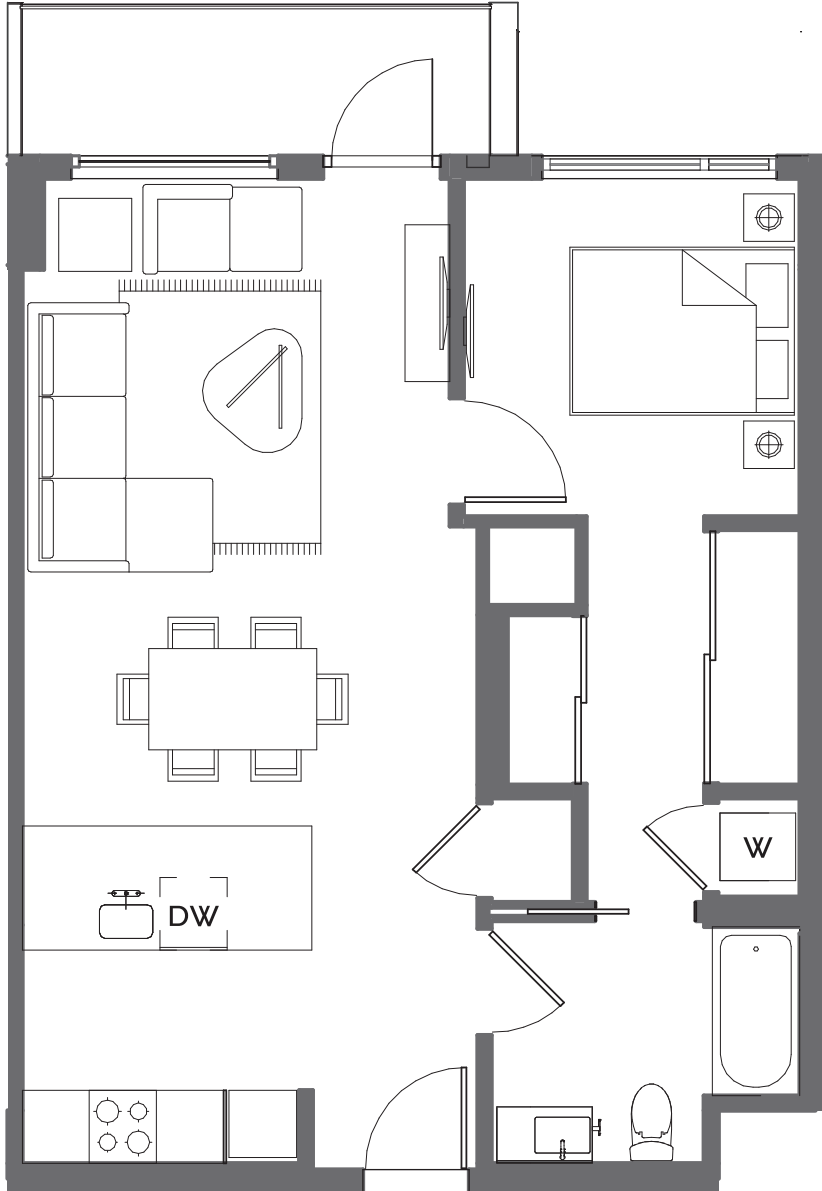

MARLOW

RESIDENCE 805

1 Bedroom / 1 Bath / Approx. 671 ft*

Sales Gallery 1649 Polk Street San Francisco, CA 94109 t: 415 674 1800 e: live@themarlow.com themarlow.com

Sales and Marketing by Polaris Pacific - a California licensed broker. DRE license #01499250

* All square footage references are approximations and should not be considered exact measurements. Prospective purchasers should engage a licensed professional to determine actual unit sizes. Floor plans, floor plates, elevations, renderings, features, finishes and specifications are subject to change at any time and should not be relied upon as exact representations, express or implied. The developer reserves the right to change floor plans, floor plates, elevations, features, finishes and specifications at any time, without prior notice.